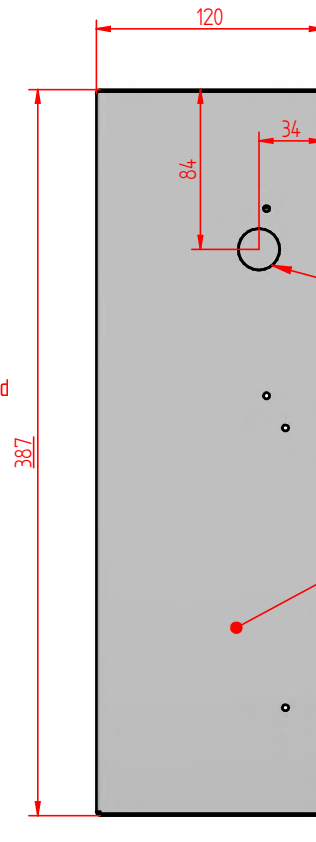

Spaces for  
customisation  
60x16mm  
Backlit engraved  
names

Hole for  
cable  
passage

Minimum hole on masonry  
L.255xH.390 mm

Code: MA 1771000

Description: Table dimensions

Material: Stainless Steel

Finish: Satin