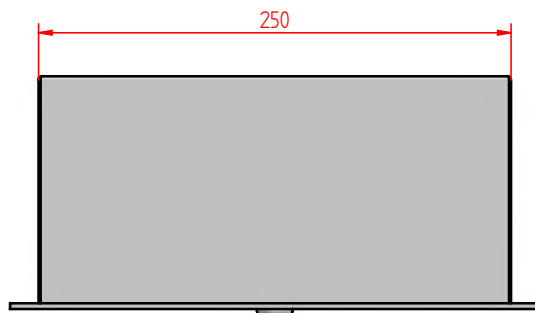

Spaces for  
customisation  
60x16mm  
Backlit engraved  
names

Hole for  
cable  
passage

Minimum hole on masonry  
L.255xH.390 mm

Code: MA 1771000

Description: Table dimensions

Material: Stainless Steel

Finish: Satin