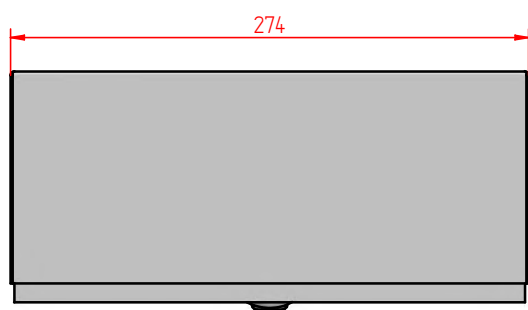

Spaces for customisation  
100x20mm  
Names in matt grey contrast

Hole for cable passage

Minimum hole on masonry  
L.275xH.455 mm

Code: MA 1761000	Description: Table dimensions
Material: Stainless Steel	Finish: Satin
DESIGN EXCLUSIVELY OWNED BY MARINOX SRL, WHICH RESERVES ALL LEGAL RIGHTS	