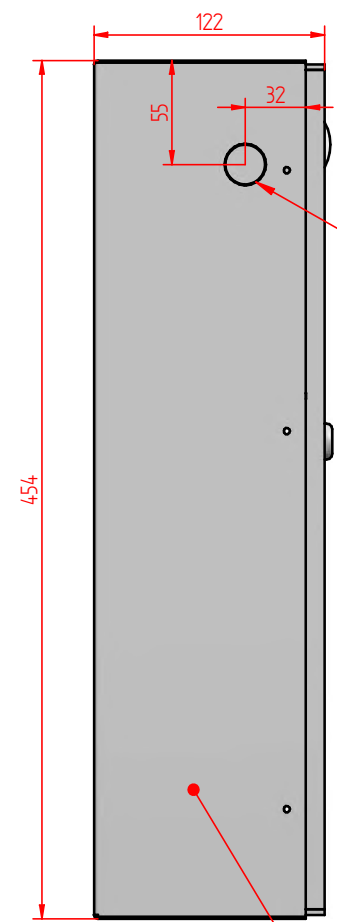

Spaces for customisation  
100x20mm  
Names in matt grey contrast

Hole for cable passage

Minimum hole on masonry  
L.275xH.455 mm

Code: MA 1761000	Description: Table dimensions
Material: Stainless Steel	Finish: Satin
DESIGN EXCLUSIVELY OWNED BY MARINOX SRL, WHICH RESERVES ALL LEGAL RIGHTS	